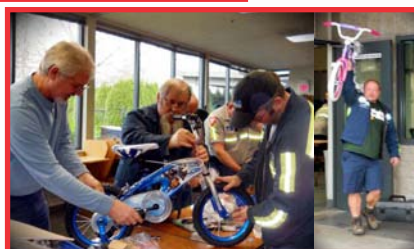

## Bike Build: Doing Good In Our Community

Each year Sanipac employees, customers, and vendors work together to help create a special holiday season by providing bicycles to underprivileged children in our area. This year we all made a commitment to outpace previous years and wanted to thank all of you for helping us surpass our goals! In total 250 children will be receiving bikes this year thanks to the generosity of all involved!

Bikes are built by Sanipac employees and delivered to wonderful charities in our community including Toys 4 Tots, The S.A.N.T.A. Project, Jasper Mountain, Creswell Relief Nursery, The Foster Parent Association and Saint Alice Catholic Services.

A special thanks to Sanipac driver Gerald Schultz for winning the contest of raising the most money for the bike build. Great job Gerald!

Thanks again to all involved. If you would like to take part in next year's bike build just give our office a call and we'll let you know how you can help. It's all of us working together that makes this a great place to live!  
-Your Sanipac team.